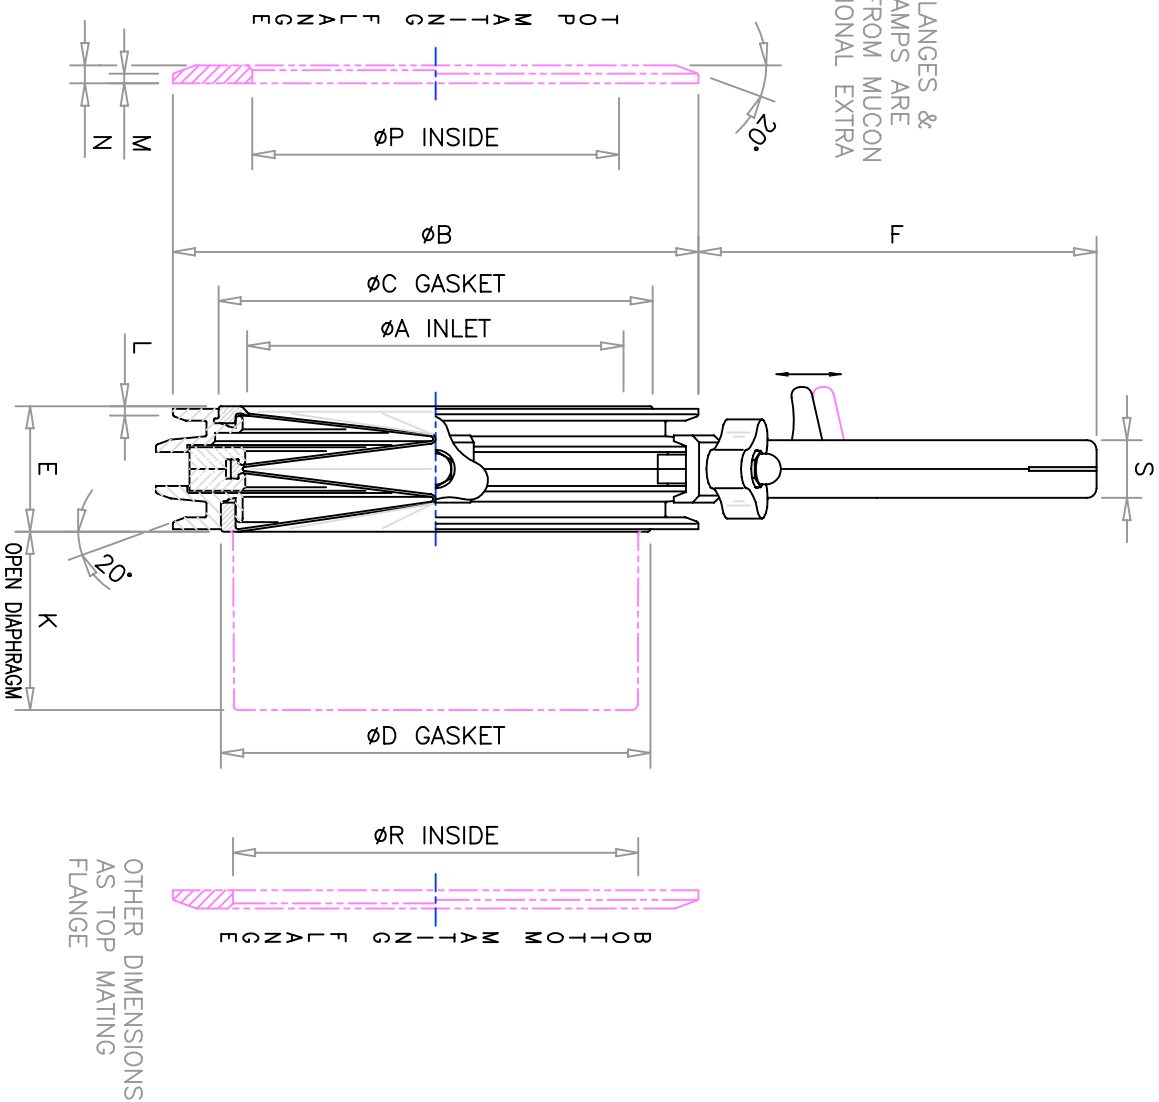

**Muccon**  
The Power to Control Powders

Valve Type	Norm Bore	All dimensions in mm / Weights given for 316 unit in kgs																			Nett Weight
		A	B	C	D	E	F	G	H	J	K	L	M	N	P	R	S	T	U		
KD6	150	156	218	180	178	52	165	231	152	20	75	4	4	7.5	152	168	24	45	20°	4.0	
KD8	200	206	269	230	228	52	165	283	180	20	80	4	4.5	8	203	218	24	45	17°	5.1	
KD10	250	260	323	282	280	52	165	337	210	20	95	4	4.5	8	257	272	24	45	14°	6.5	

**Series KD Quick Release Hand Operated Iris Diaphragm Valve**

Muccon Division, Kemutec Group, Springwood Way, Macclesfield, Cheshire, UK SK10 2ND, Tel: +44 (0)1625 412000, Fax: +44 (0)1625 412001