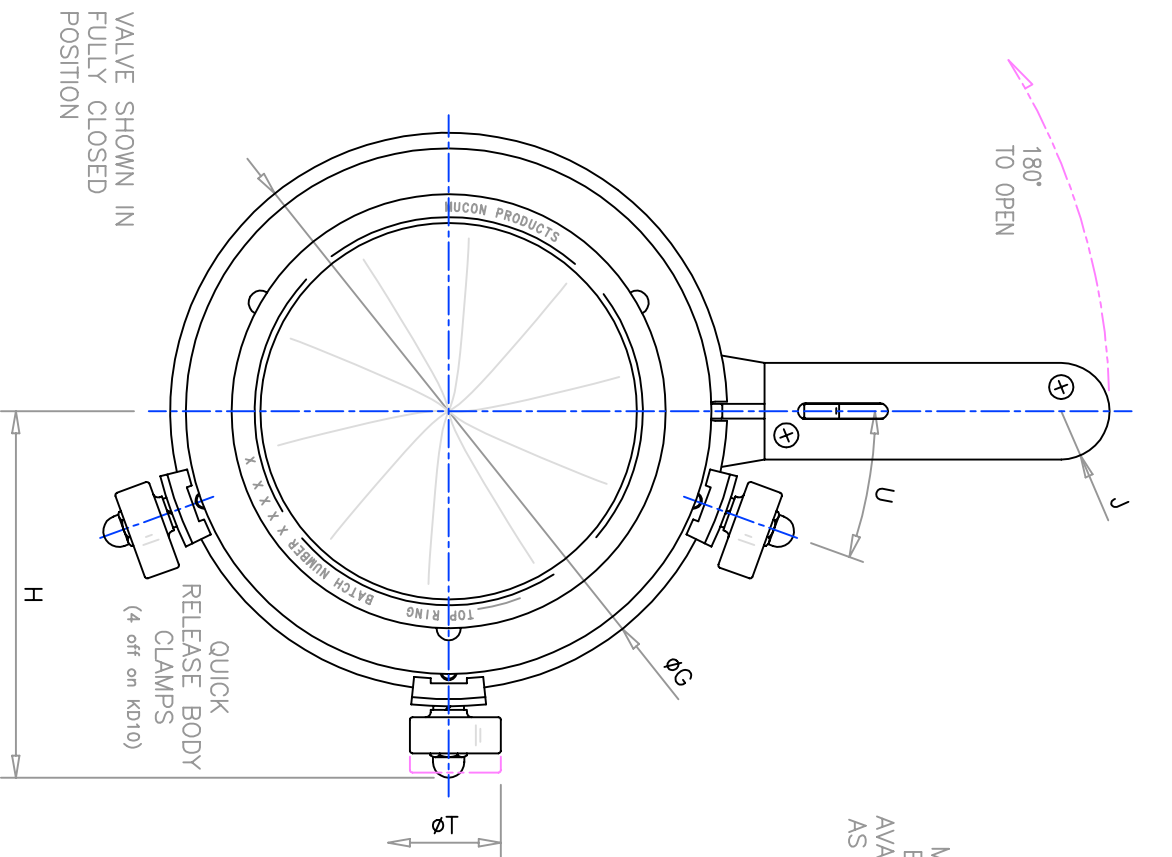

**Muccon**  
The Power to Control Powders

Valve Type	Norm Bore	All dimensions in mm / Weights given for 316 unit in kgs																			Nett Weight
		A	B	C	D	E	F	G	H	J	K	L	M	N	P	R	S	T	U		
KD6	150	156	218	180	178	52	165	231	152	20	75	4	4	7.5	152	168	24	45	20°	4.0	
KD8	200	206	269	230	228	52	165	283	180	20	80	4	4.5	8	203	218	24	45	17°	5.1	
KD10	250	260	323	282	280	52	165	337	210	20	95	4	4.5	8	257	272	24	45	14°	6.5	

**Series KD Quick Release Hand Operated Iris Diaphragm Valve**

Muccon Division, Kemutec Group, Springwood Way, Macclesfield, Cheshire, UK SK10 2ND, Tel: +44 (0)1625 412000, Fax: +44 (0)1625 412001